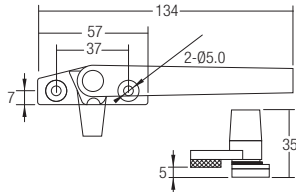

SGWCW-WCH630 Casement Handle (RH/LH)