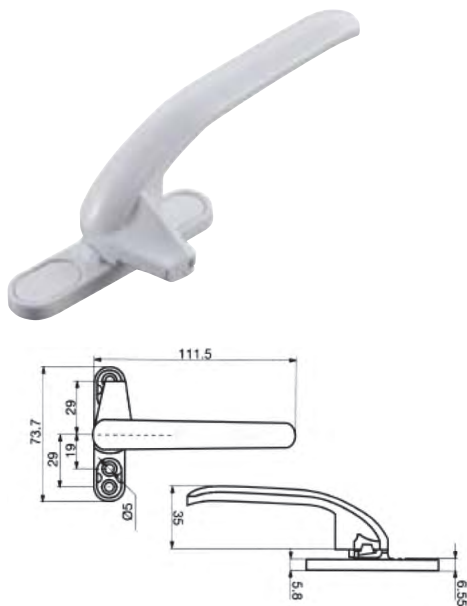

# CASEMENT HANDLES

YOUR SECURITY PARTNER

**SGWCW-WCH12**  
Casement Handle (RH/LH)

**SGWCW-WCH13**  
Casement Handle (RH/LH)

**SGWCW-WCH16**  
Casement Handle (RH/LH)

**SGWCW-WCH18**  
Casement Handle (RH/LH)

Code	Description	Material	Finishing	Packing
SGWCW-WCH12	Casement Handle (RH/LH)	Zinc Alloy	Silver / Black / White	120 pcs/ctn
SGWCW-WCH13	Casement Handle (RH/LH)	Zinc Alloy	Black / White	100 pcs/ctn
SRWCW-WCH16	Casement Handle (RH/LH)	Zinc Alloy	Silver / Black / White	200 pcs/ctn
SRWCW-WCH18	Casement Handle (RH/LH)	Aluminium Alloy	Silver / Black / White	200 pcs/ctn

\*All the measurements are in millimeter (mm)