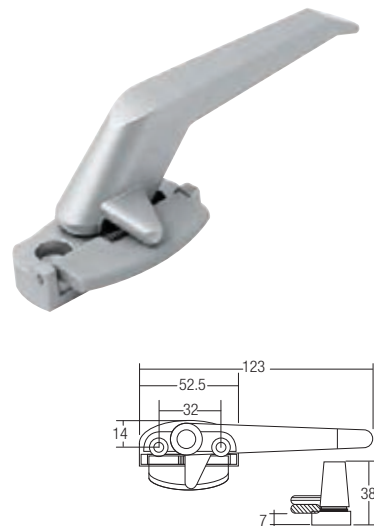

# CASEMENT HANDLES

YOUR SECURITY PARTNER

**SGWCW-WCH12**  
Casement Handle (RH/LH)

**SGWCW-WCH13**  
Casement Handle (RH/LH)

**SGWCW-WCH16**  
Casement Handle (RH/LH)

**SGWCW-WCH18**  
Casement Handle (RH/LH)

Code	Description	Material	Finishing	Packing
SGWCW-WCH12	Casement Handle (RH/LH)	Zinc Alloy	Silver / Black / White	120 pcs/ctn
SGWCW-WCH13	Casement Handle (RH/LH)	Zinc Alloy	Black / White	100 pcs/ctn
SRWCW-WCH16	Casement Handle (RH/LH)	Zinc Alloy	Silver / Black / White	200 pcs/ctn
SRWCW-WCH18	Casement Handle (RH/LH)	Aluminium Alloy	Silver / Black / White	200 pcs/ctn