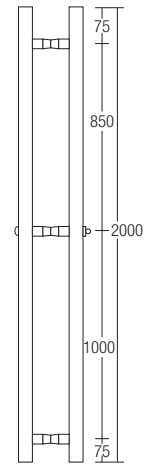

## SGPH-8204 Square

Big Handle comes with lock, do not need to squat down to open the glass door.

## SGPH-8200 Round

Code	Material	Finishing	Function
SGPH-8204 S-1	Stainless Steel SUS304	SS	Key & Thumbturn
SGPH-8204 S-2	Stainless Steel SUS304	SS	Thumbturn One Way Lock
SGPH-8204 S-3	Stainless Steel SUS304	SS	Double Key
SGPH-8200 R-1	Stainless Steel SUS304	SS	Key & Thumbturn
SGPH-8200 R-2	Stainless Steel SUS304	SS	Thumbturn One Way Lock
SGPH-8200 R-3	Stainless Steel SUS304	SS	Double Key
SGPH-8200 R-T Wooden Door Accessories- 50mm	-	-	-

\*All the measurements are in millimeter (mm)