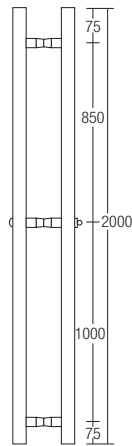

## SGPH-8204 Square

Big Handle comes with lock, do not need to squat down to open the glass door.

## SGPH-8200 Round

Code	Material	Finishing	Function
SGPH-8204 S-1	Stainless Steel SUS304	SS	Key & Thumbturn
SGPH-8204 S-2	Stainless Steel SUS304	SS	Thumbturn One Way Lock
SGPH-8204 S-3	Stainless Steel SUS304	SS	Double Key
SGPH-8200 R-1	Stainless Steel SUS304	SS	Key & Thumbturn
SGPH-8200 R-2	Stainless Steel SUS304	SS	Thumbturn One Way Lock
SGPH-8200 R-3	Stainless Steel SUS304	SS	Double Key
SGPH-8200 R-T Wooden Door Accessories- 50mm	-	-	-

\*All the measurements are in millimeter (mm)