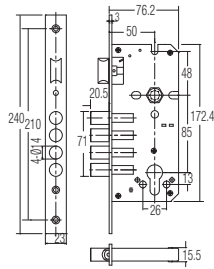

MORTISE LOCKS

YOUR SECURITY PARTNER

SGML-FB8550/00/SS Four Bolt Mortise Lock

SGML-FB8550/10/SS Four Bolt Mortise Lock (Roller)

SUS304 Bolt

SUS304 Forend Plate & Striker Plate

4 x Anti-Saw Deadbolt

SGML-725500 Mortise Sash Lock

SGML-726000 Mortise Sash Lock

SUS304 Latch

SUS304 Bolt

SUS304 Forend Plate & Striker Plate

SUS304 Diecast Follower

4

Code	Finishing	Backset	Function	Packing
SGML-FB8550/00/SS	SS	50	Entrance	25 pcs/ctn
SGML-FB8550/10/SS	SS	50	Roller with Deadbolt	25 pcs/ctn
SGML-725500	SS	55	Entrance	25 pcs/ctn
SGML-726000	SS	60	Entrance	25 pcs/ctn

*All the measurements are in millimeter (mm)