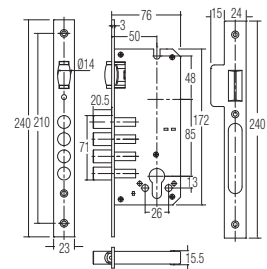

MORTISE LOCKS

YOUR SECURITY PARTNER

SGML-FB8550/00/SS Four Bolt Mortise Lock

SGML-FB8550/10/SS Four Bolt Mortise Lock (Roller)

SUS304 Bolt

SUS304 Forend Plate & Striker Plate

4 x Anti-Saw Deadbolt

SGML-725500 Mortise Sash Lock

SGML-726000 Mortise Sash Lock

SUS304 Latch

SUS304 Bolt

SUS304 Forend Plate & Striker Plate

SUS304 Diecast Follower

4

Code	Finishing	Backset	Function	Packing
SGML-FB8550/00/SS	SS	50	Entrance	25 pcs/ctn
SGML-FB8550/10/SS	SS	50	Roller with Deadbolt	25 pcs/ctn
SGML-725500	SS	55	Entrance	25 pcs/ctn
SGML-726000	SS	60	Entrance	25 pcs/ctn

*All the measurements are in millimeter (mm)