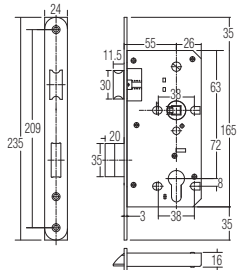

MORTISE LOCKS

YOUR SECURITY PARTNER

SGML-FB8550/00/SS Four Bolt Mortise Lock

SGML-FB8550/10/SS Four Bolt Mortise Lock (Roller)

SUS304 Bolt

SUS304 Forend Plate & Striker Plate

4 x Anti-Saw Deadbolt

SGML-725500 Mortise Sash Lock

SGML-726000 Mortise Sash Lock

SUS304 Latch

SUS304 Bolt

SUS304 Forend Plate & Striker Plate

SUS304 Diecast Follower

4

Code	Finishing	Backset	Function	Packing
SGML-FB8550/00/SS	SS	50	Entrance	25 pcs/ctn
SGML-FB8550/10/SS	SS	50	Roller with Deadbolt	25 pcs/ctn
SGML-725500	SS	55	Entrance	25 pcs/ctn
SGML-726000	SS	60	Entrance	25 pcs/ctn

*All the measurements are in millimeter (mm)