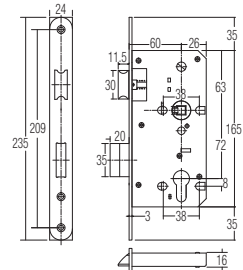

MORTISE LOCKS

YOUR SECURITY PARTNER

SGML-FB8550/00/SS Four Bolt Mortise Lock

SGML-FB8550/10/SS Four Bolt Mortise Lock (Roller)

SUS304 Bolt

SUS304 Forend Plate & Striker Plate

4 x Anti-Saw Deadbolt

SGML-725500 Mortise Sash Lock

SGML-726000 Mortise Sash Lock

SUS304 Latch

SUS304 Bolt

SUS304 Forend Plate & Striker Plate

SUS304 Diecast Follower

4

Code	Finishing	Backset	Function	Packing
SGML-FB8550/00/SS	SS	50	Entrance	25 pcs/ctn
SGML-FB8550/10/SS	SS	50	Roller with Deadbolt	25 pcs/ctn
SGML-725500	SS	55	Entrance	25 pcs/ctn
SGML-726000	SS	60	Entrance	25 pcs/ctn

*All the measurements are in millimeter (mm)